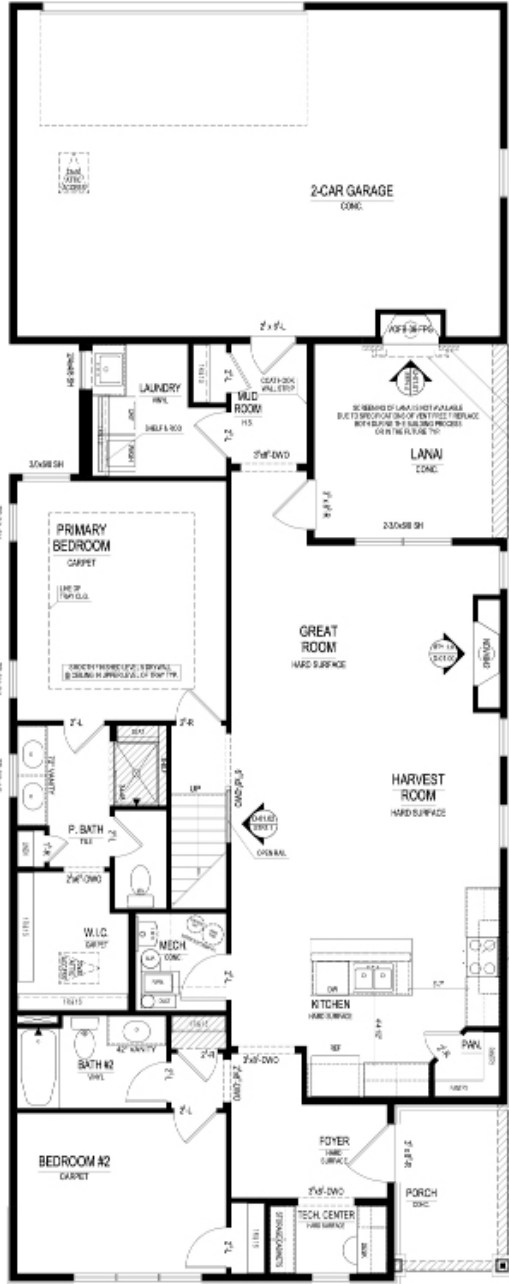

November
Completion

1942 Granville Drive
Homesite 653

1,914

SQUARE FEET

3

BEDROOMS

3

BATHS

2

CAR GARAGE
+EXTENSION

1

STORY

Covered Lanai with Fireplace - Great Room Fireplace Detail

- Primary Bedroom Ceiling Detail
- Ranch Home with Added Upper Bedroom
- Great Room Transom Windows
- LG Kitchen Appliances

Contact Sales Consultant for Details

www.estrighthouse.com | @estrighthouse

1942 Granville Drive
Cottage Collection
The Barnwell

Main Level

Upper Level