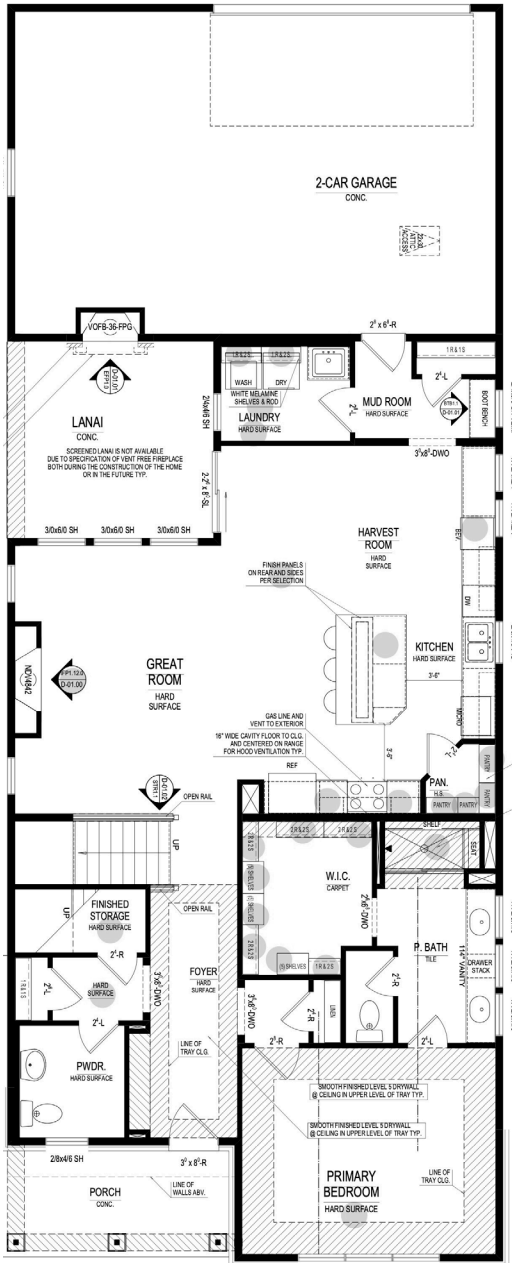

Harmony

November
Completion

15109 Larchwood Drive
Homesite 231

2,517

SQUARE FEET

4

BEDROOMS

2.5

BATHS

2

CAR GARAGE
+EXTENSION

2

STORIES

Covered Lanai with Fireplace - Great Room Fireplace Detail - Primary on Main Level

- Primary Bedroom Ceiling Detail
- Mudroom Boot Bench
- Great Room Transom Windows
- LG Kitchen Appliances

Contact Sales Consultant for Details

www.estrighthouse.com | @estrighthouse

15109 Larchwood Drive
Cottage Collection
The Dearborn

Main Level

Upper Level