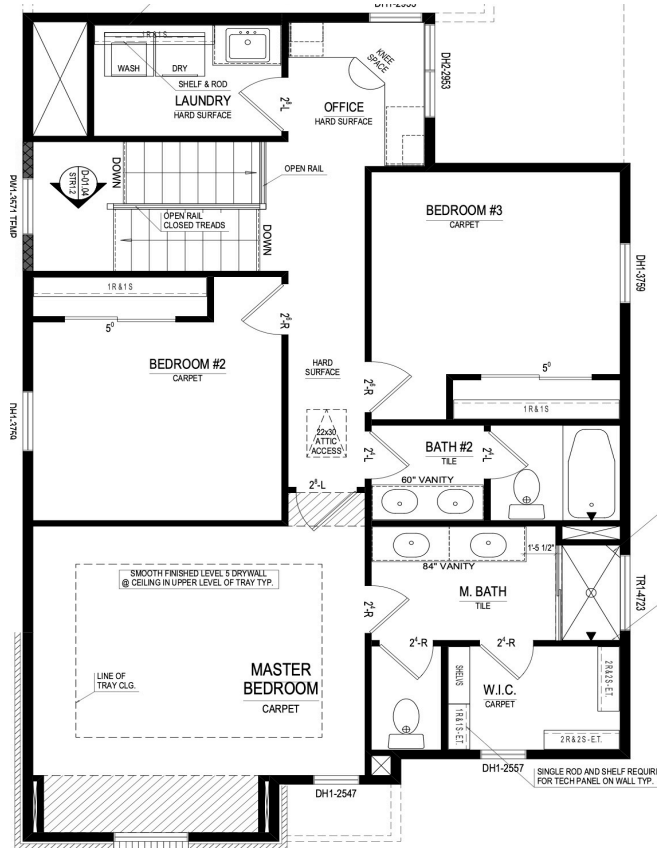

BEDROOMS

3

BATHS

2

CAR GARAGE

2

STORIES

Main Level Guest Suite - Fireplace Mantle Detail - Office with Built-In Desk

- Friend's Entry Wall Detail
- Master Bedroom Ceiling Detail
- Custom Kitchen Cabinetry
- Quartz Countertops Throughout

Contact Sales Consultant for Details

Estridge

@MidlandInWestfield

17351 Newton Main St
The Bedford
Modern Tudor

Main Level

Upper Level

@MidlandInWestfield

The artistic renderings of the floorplan and front elevation may not reflect the exact features of the home being offered and are subject to change without notice.
©2023 Estridge Homes