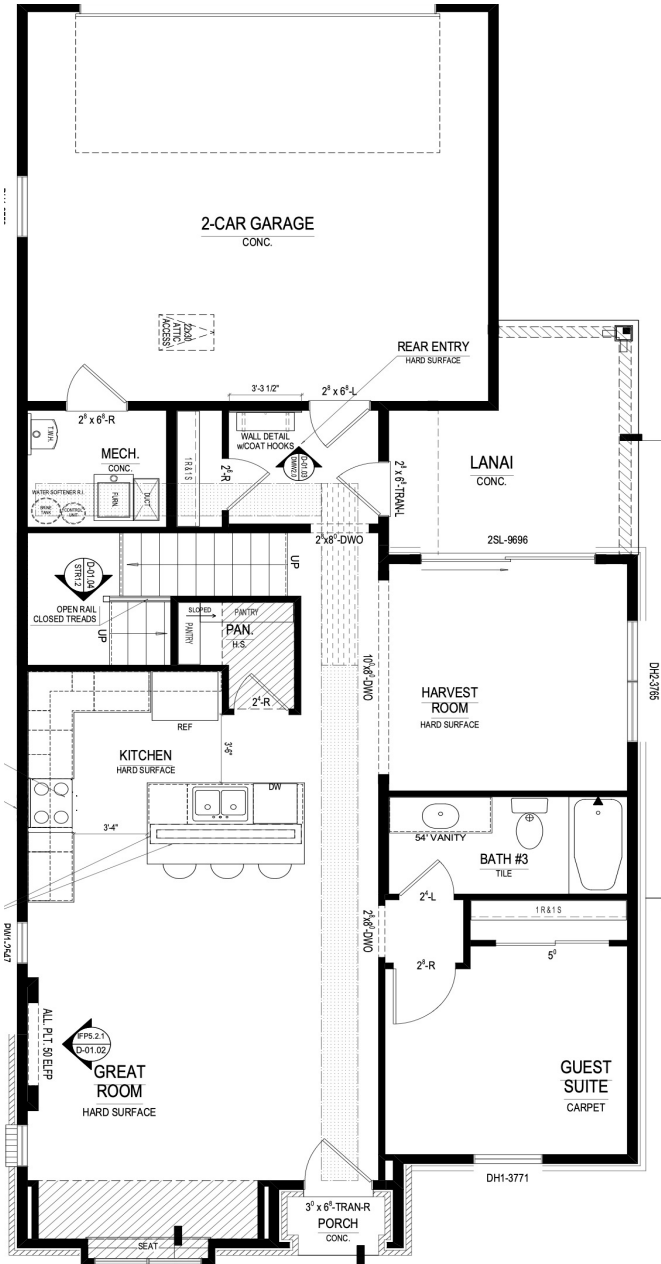

MIDLAND

Schedule
a Tour!

\$562,900

17351 Newton Main St.
Homesite 38

THE BEDFORD

2,033

SQUARE FEET

4

BEDROOMS

3

BATHS

2

CAR GARAGE

2

STORIES

Main Level Guest Suite - Fireplace Mantle Detail - Office with Built-In Desk

- Friend's Entry Wall Detail
- Master Bedroom Ceiling Detail
- Custom Kitchen Cabinetry
- Quartz Countertops Throughout

Contact Sales Consultant for Details

Estridge

@MidlandInWestfield

17351 Newton Main St
The Bedford
Modern Tudor

Main Level

Upper Level

@MidlandInWestfield

The artistic renderings of the floorplan and front elevation may not reflect the exact features of the home being offered and are subject to change without notice.
©2023 Estridge Homes