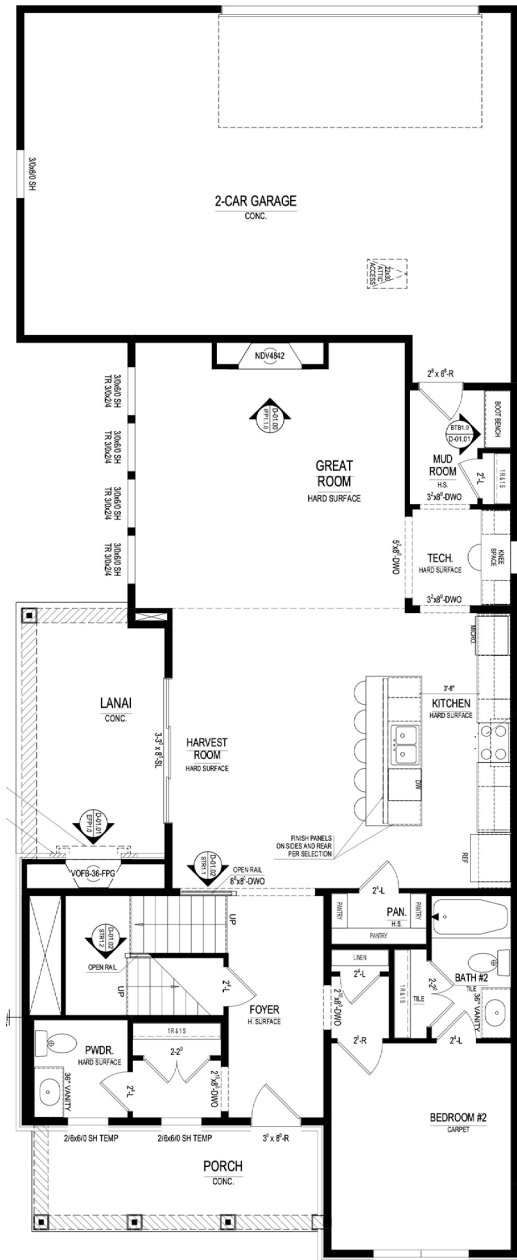

October
Completion

\$612,900

1992 Granville Drive
Homesite 661

2,514

SQUARE FEET

4

BEDROOMS

3.5

BATHS

2

CAR GARAGE
+EXTENSION

2

STORIES

Covered Lanai with Fireplace - Great Room Fireplace Detail

- Primary Bedroom Ceiling Detail
- Welcoming Front Porch
- Quartz Countertops Throughout
- LG Kitchen Appliances

Contact Sales Consultant for Details

www.estrighthouse.com | @estrighthouse

1992 Granville Drive
Cottage Collection
The Brooks

Main Level

Upper Level