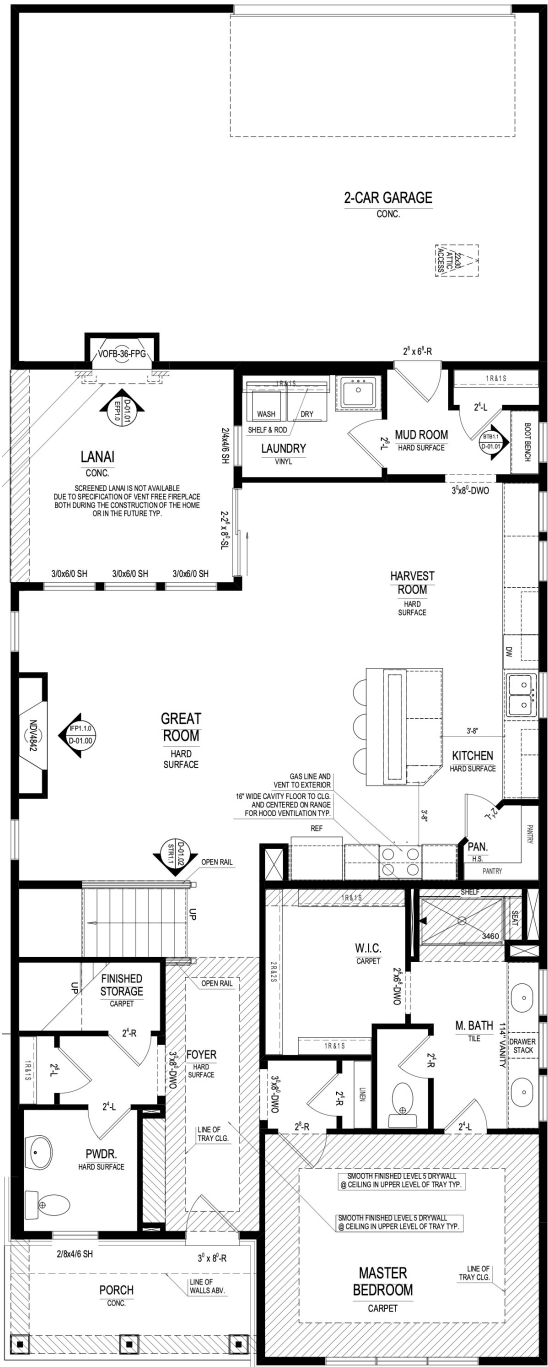

Harmony

August
Completion

\$598,900

1988 Granville Drive
Homesite 660

2,517

SQUARE FEET

4

BEDROOMS

2.5

BATHS

2

CAR GARAGE
+ EXTENSION

2

STORIES

Primary on Main Level - Covered Lanai with Fireplace - Mudroom Boot Bench

- Primary Bedroom Ceiling Detail
- Great Room Transom Windows
- Designer Lighting Package
- LG Kitchen Appliances

Contact Sales Consultant for Details

www.estrledge.com | @estrledgehomes

1988 Granville Drive
Cottage Collection
The Dearborn

Main Level

Upper Level