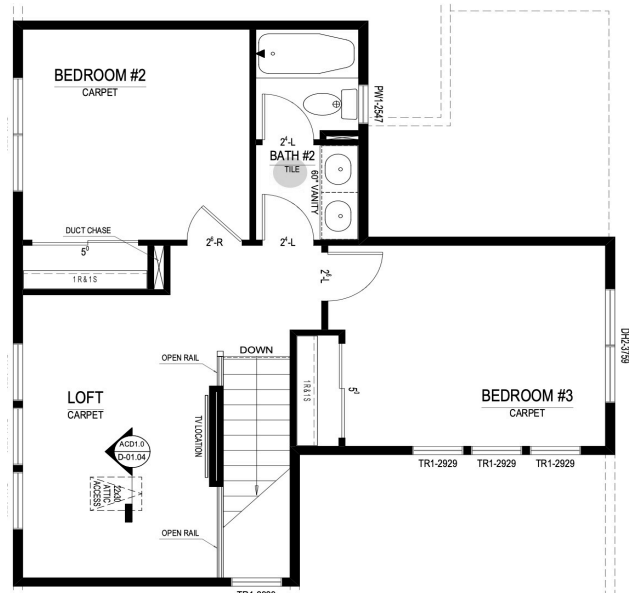

## THE MADISON

1,758

SQUARE FEET

3

BEDROOMS

2.5

BATHS

2

CAR GARAGE

2

STORIES

Master on Main Level - Covered Lanai - Fireplace Detail

- Friend's Entry Wall Detail
- Upstairs Loft Space
- Custom Kitchen Cabinetry
- Quartz Countertops Throughout

Contact Sales Consultant for Details

*Estridge*

@MidlandInWestfield

17347 Newton Main St  
The Madison  
Scandinavian Modern

Main Level

Upper Level

@MidlandInWestfield

The artistic renderings of the floorplan and front elevation may not reflect the exact features of the home being offered and are subject to change without notice.  
©2023 Estridge Homes