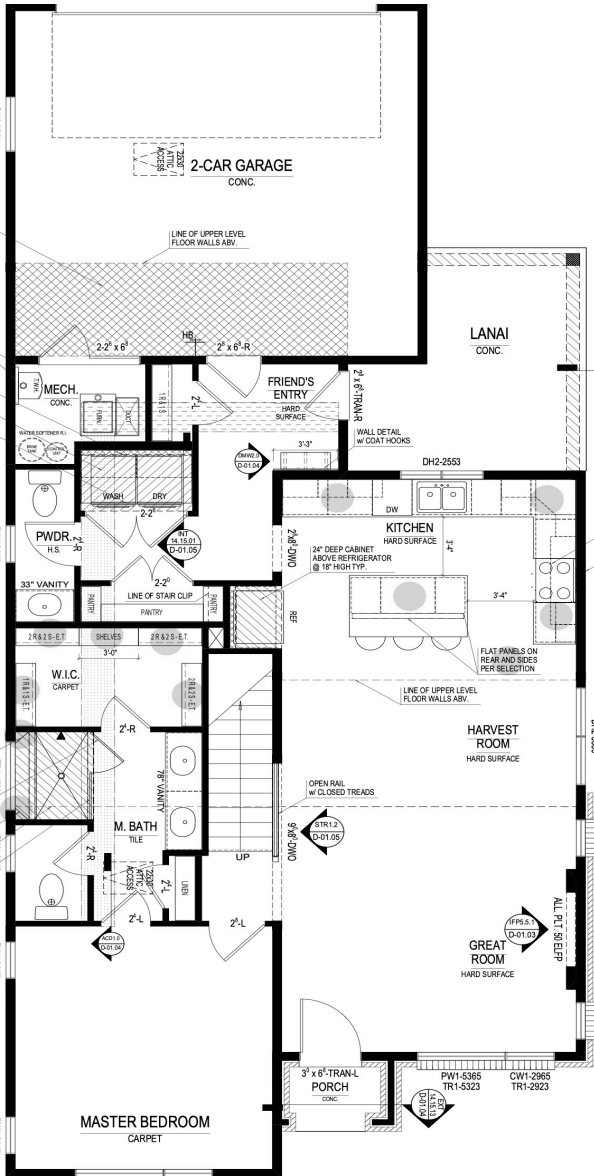

## THE MADISON

1,758

SQUARE FEET

3

BEDROOMS

2.5

BATHS

2

CAR GARAGE

2

STORIES

Master on Main Level - Covered Lanai - Fireplace Detail

- Friend's Entry Wall Detail
- Upstairs Loft Space
- Custom Kitchen Cabinetry
- Quartz Countertops Throughout

Contact Sales Consultant for Details

*Estridge*

@MidlandInWestfield

17347 Newton Main St  
The Madison  
Scandinavian Modern

Main Level

Upper Level

@MidlandInWestfield

The artistic renderings of the floorplan and front elevation may not reflect the exact features of the home being offered and are subject to change without notice.  
©2023 Estridge Homes