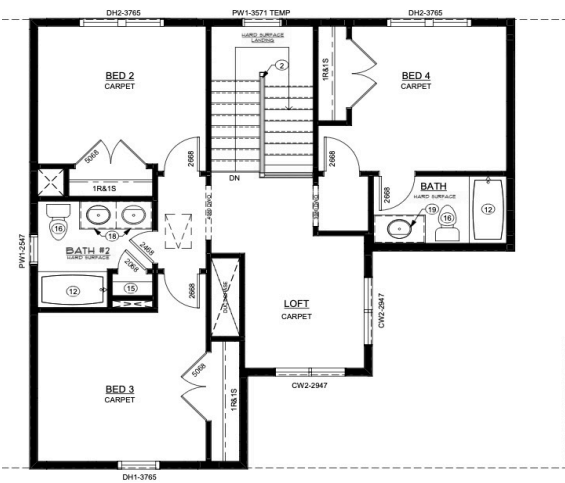

BEDROOMS

4.5

BATHS

2

CAR GARAGE

2

STORIES

Master on the Main Level - Private Study with Glass Doors - Full Lawn Irrigation

- Friend's Entry Wall Detail
- Master Bedroom Ceiling Detail
- Custom Kitchen Cabinetry
- Quartz Countertops Throughout

Contact Sales Consultant for Details

Estridge

@MidlandInWestfield

17350 Ditch Road
The Penn
Modern Tudor

Main Level

Upper Level

Lower Level

@MidlandInWestfield

The artistic renderings of the floorplan and front elevation may not reflect the exact features of the home being offered and are subject to change without notice.
©2023 Estridge Homes