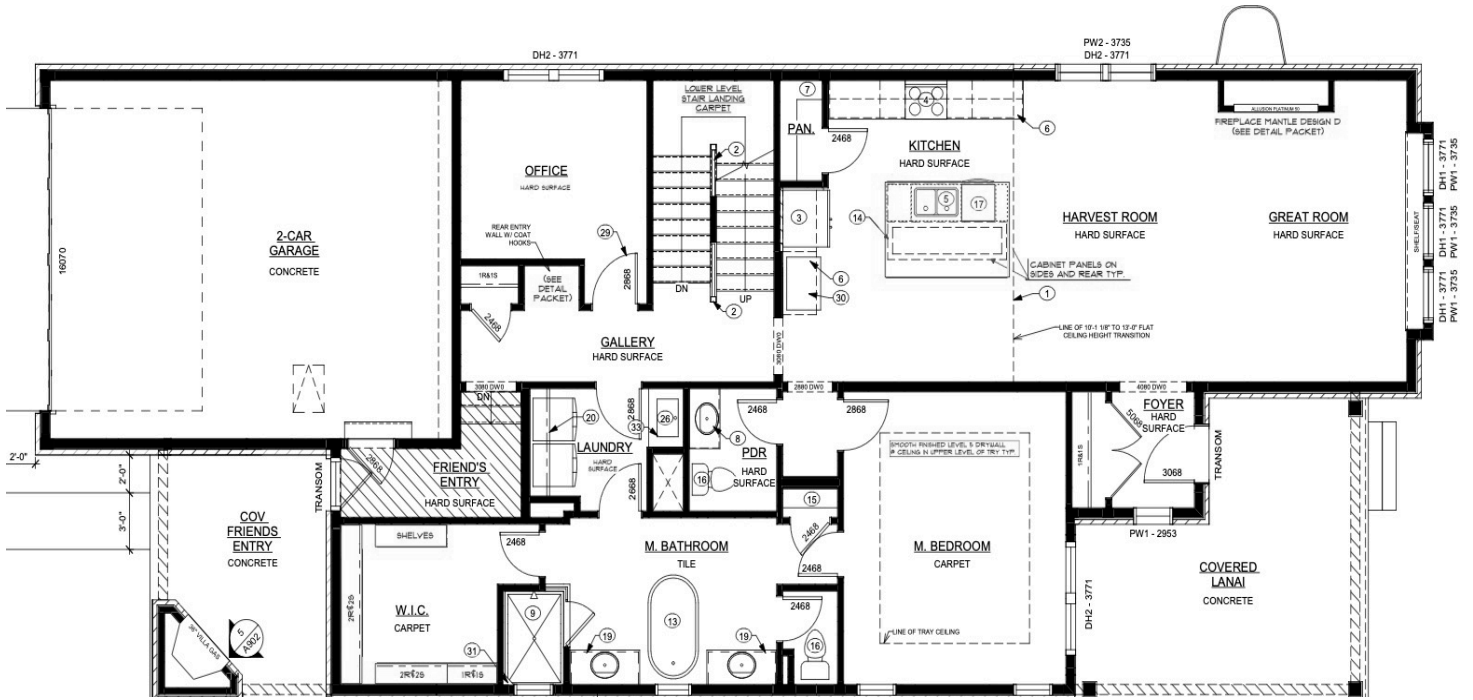

BEDROOMS

4.5

BATHS

2

CAR GARAGE

2

STORIES

Master on the Main Level - Private Study with Glass Doors - Full Lawn Irrigation

- Friend's Entry Wall Detail
- Master Bedroom Ceiling Detail
- Custom Kitchen Cabinetry
- Quartz Countertops Throughout

Contact Sales Consultant for Details

Estridge

@MidlandInWestfield

17350 Ditch Road
The Penn
Modern Tudor

Main Level

Upper Level

Lower Level

@MidlandInWestfield

The artistic renderings of the floorplan and front elevation may not reflect the exact features of the home being offered and are subject to change without notice.
©2023 Estridge Homes