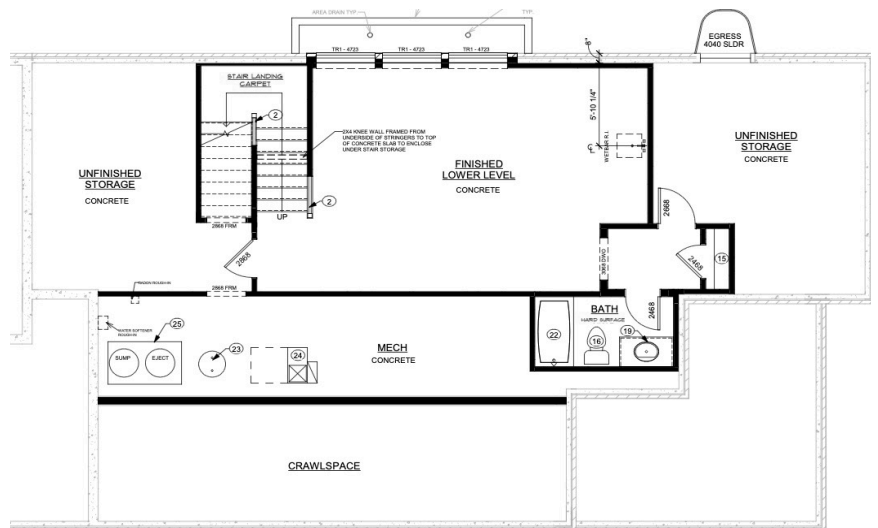

- Friend's Entry Wall Detail
- Master Bedroom Ceiling Detail
- Custom Kitchen Cabinetry
- Quartz Countertops Throughout

Contact Sales Consultant for Details

Estridge

@MidlandInWestfield

17350 Ditch Road
The Penn
Modern Tudor

Main Level

Upper Level

Lower Level

@MidlandInWestfield

The artistic renderings of the floorplan and front elevation may not reflect the exact features of the home being offered and are subject to change without notice.
©2023 Estridge Homes