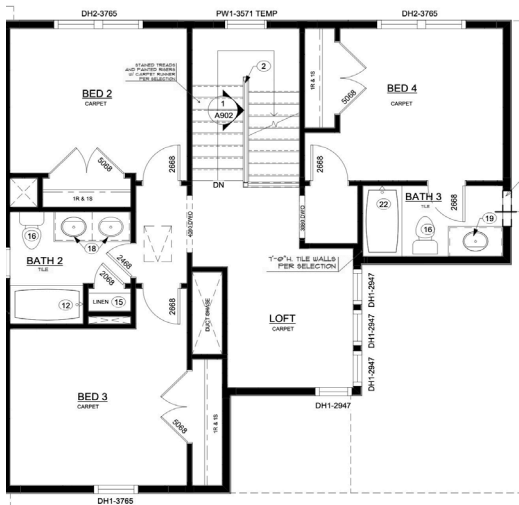

## THE PENN

3,103

SQUARE FEET

4

BEDROOMS

4.5

BATHS

2

CAR GARAGE  
+HOBBY

2

STORIES

Private Study with Glass Doors - Master on Main Level - Finished Lower Level

- Designer Lighting Package
- Master Bedroom Ceiling Detail
- Custom Kitchen Cabinetry
- Quartz Countertops Throughout

**Contact Sales Consultant for Details**

*Estridge*

@MidlandInWestfield

17358 Newton Main St  
The Penn  
Traditional Farmhouse

Main Level

Upper Level

Lower Level

@MidlandInWestfield