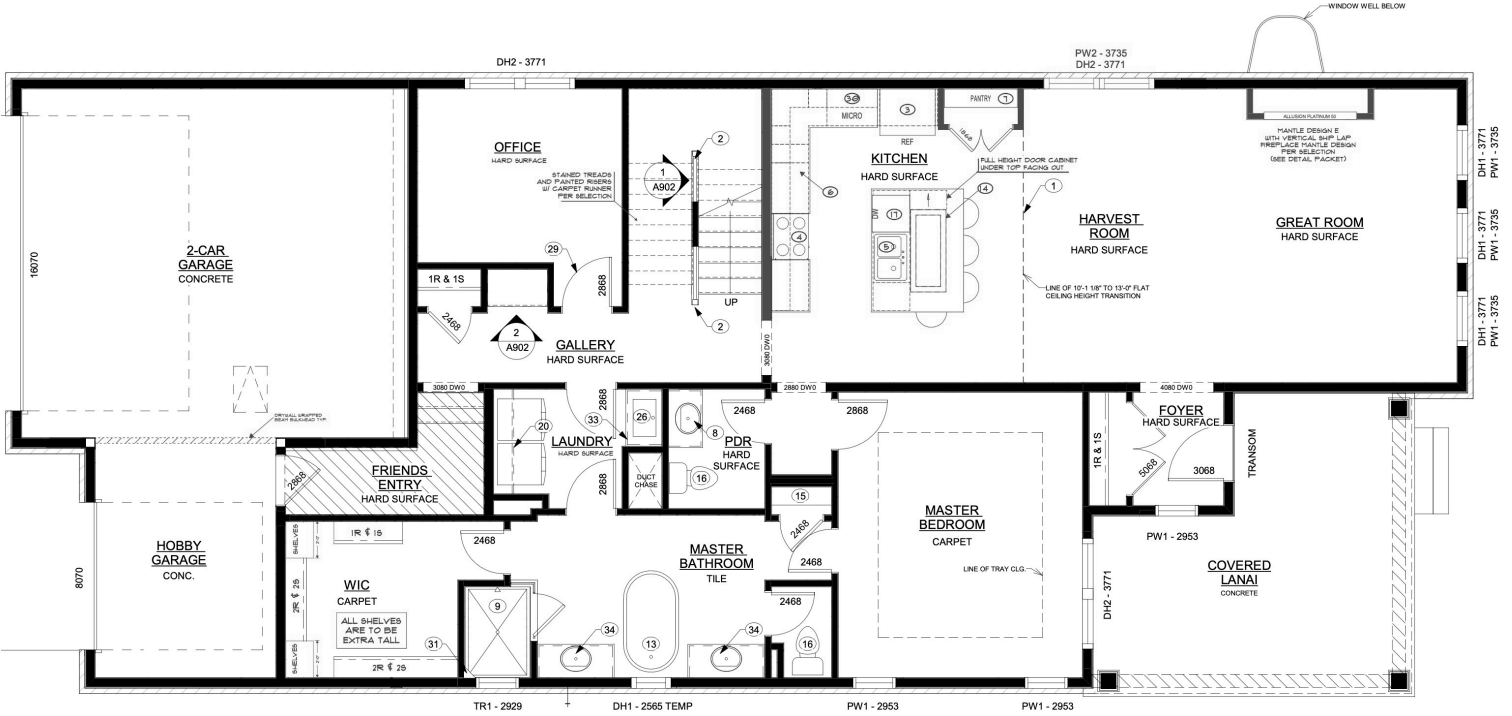

## THE PENN

3,103

SQUARE FEET

4

BEDROOMS

4.5

BATHS

2

CAR GARAGE  
+HOBBY

2

STORIES

Private Study with Glass Doors - Master on Main Level - Finished Lower Level

- Designer Lighting Package
- Master Bedroom Ceiling Detail
- Custom Kitchen Cabinetry
- Quartz Countertops Throughout

**Contact Sales Consultant for Details**

*Estridge*

@MidlandInWestfield

17358 Newton Main St  
The Penn  
Traditional Farmhouse

Main Level

Upper Level

Lower Level

@MidlandInWestfield

The artistic renderings of the floorplan and front elevation may not reflect the exact features of the home being offered and are subject to change without notice.  
©2023 Estridge Homes