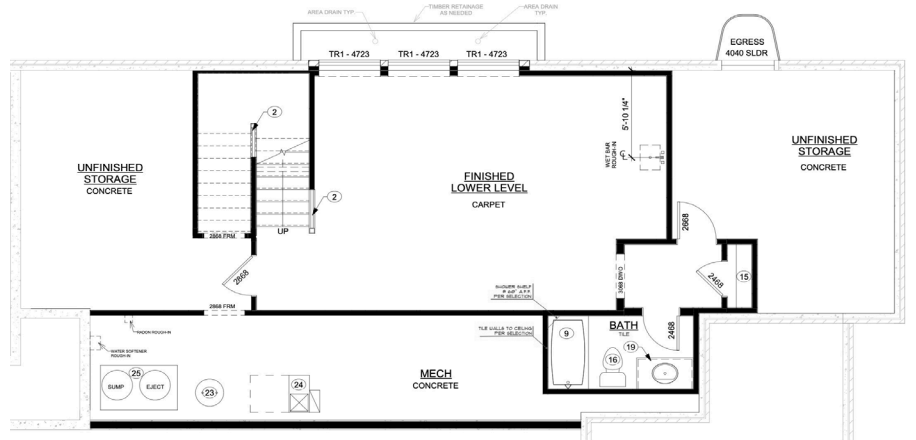

**Contact Sales Consultant for Details**

*Estridge*

@MidlandInWestfield

17358 Newton Main St  
The Penn  
Traditional Farmhouse

Main Level

Upper Level

Lower Level

@MidlandInWestfield

The artistic renderings of the floorplan and front elevation may not reflect the exact features of the home being offered and are subject to change without notice.  
©2023 Estridge Homes