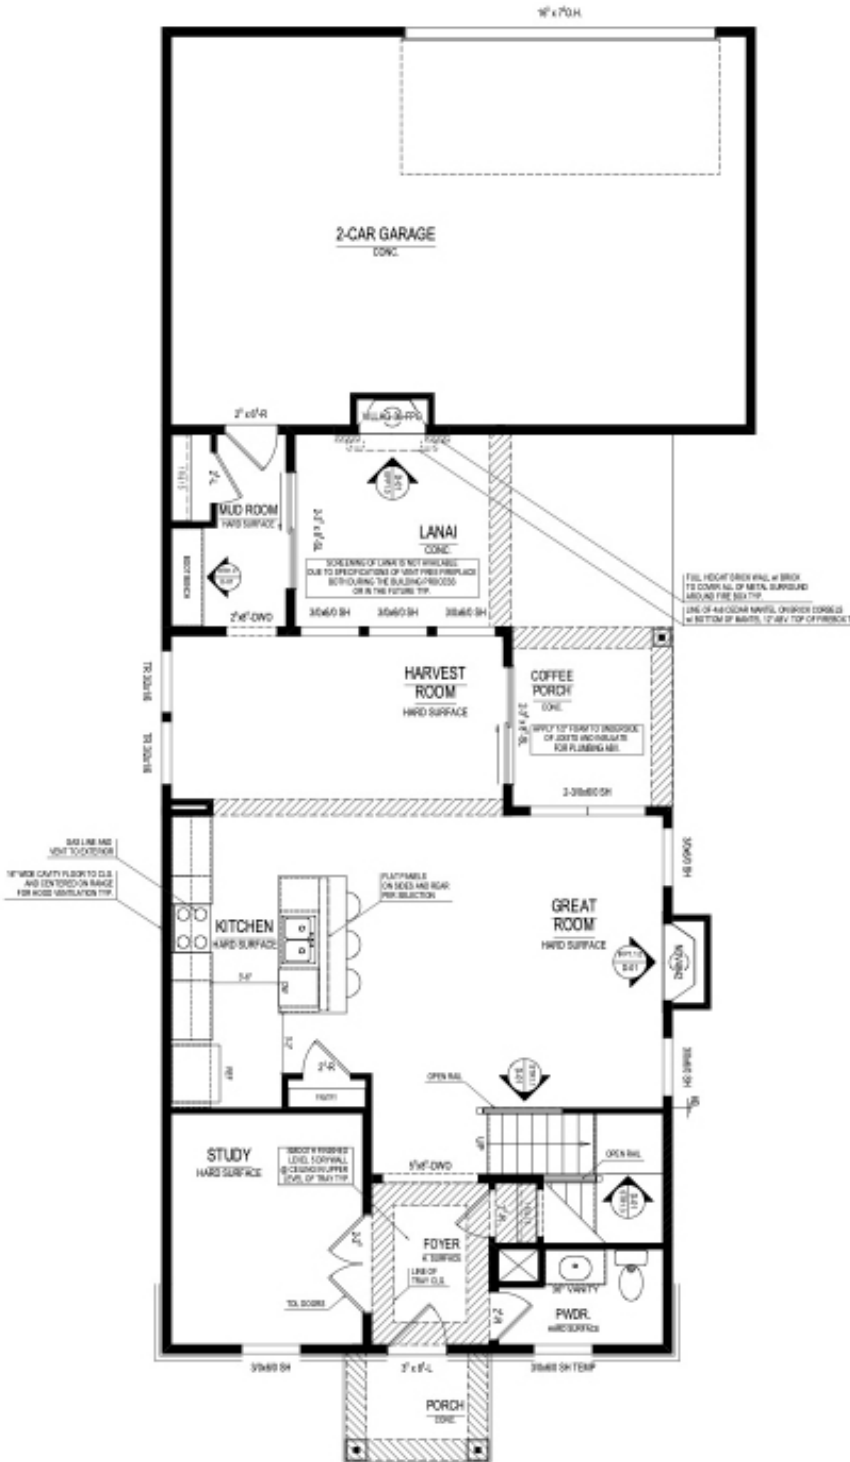

BATHS

2

CAR GARAGE
+ EXTENSION

2

STORIES

Covered Lanai with Fireplace - Private Study with Glass Doors

- Master Bedroom Ceiling Detail
- Mudroom Boot Bench
- Quartz Countertops Throughout
- LG Kitchen Appliances

Contact Sales Consultant for Details

@estridgehomes

15296 Fairlands Drive
Cottage Collection
The Whitford

Main Level

Upper Level