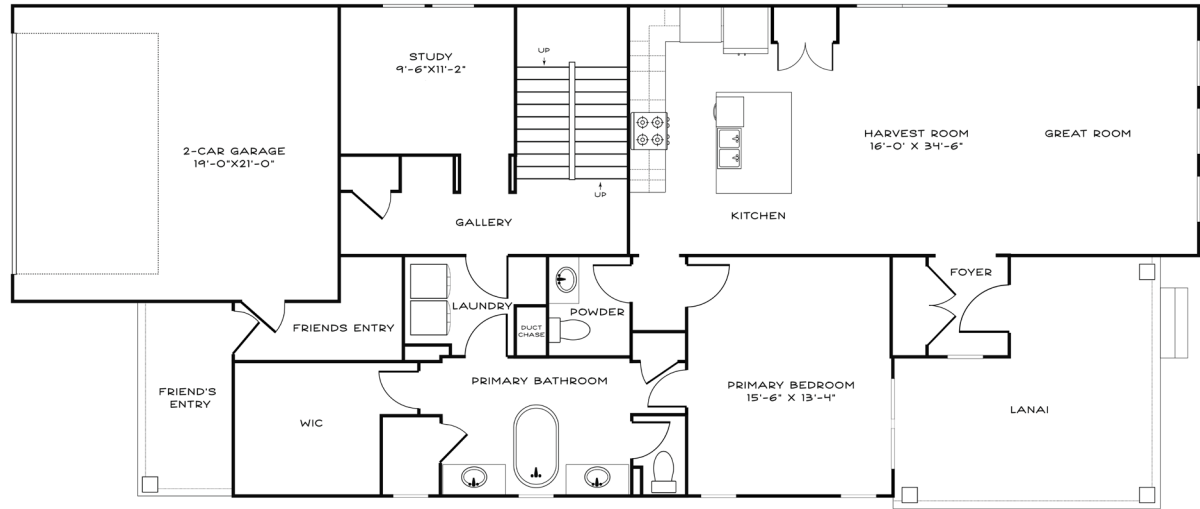

## The Penn Conrail Collection

Main Level

Upper Level

### Home Details

**Plan:** 1545

**Sq Ft:** 2542

**Bedrooms:** 4 - 5

**Baths:** 2.5 - 3.5

**Garage:** 2 Car

**Lower Level:** 9' Unfinished

*Estridge*