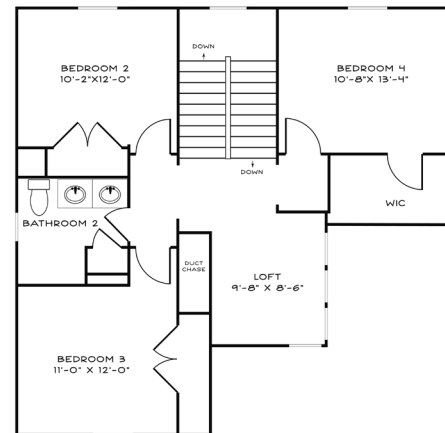

### Home Details

**Plan:** 1545

**Sq Ft:** 2542

**Bedrooms:** 4 - 5

**Baths:** 2.5 - 3.5

**Garage:** 2 Car

**Lower Level:** 9' Unfinished

*Estridge*