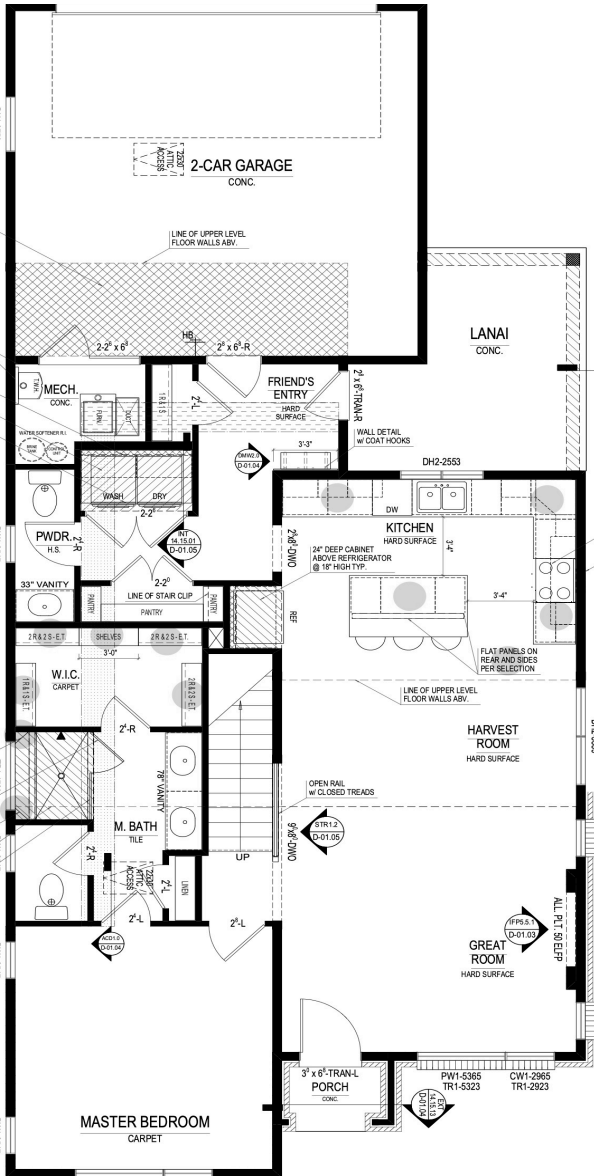

MIDLAND

June
Completion
\$538,900

17347 Newton Main St
Homesite 37

THE MADISON

1,758

SQUARE FEET

3

BEDROOMS

2.5

BATHS

2

CAR GARAGE

2

STORIES

Master on Main Level - Covered Lanai - Fireplace Detail

- Friend's Entry Wall Detail
- Upstairs Loft Space
- Custom Kitchen Cabinetry
- Quartz Countertops Throughout

Contact Sales Consultant for Details

Estridge

@MidlandInWestfield

17347 Newton Main St
The Madison
Scandinavian Modern

Main Level

Upper Level

@MidlandInWestfield

The artistic renderings of the floorplan and front elevation may not reflect the exact features of the home being offered and are subject to change without notice.
©2023 Estridge Homes