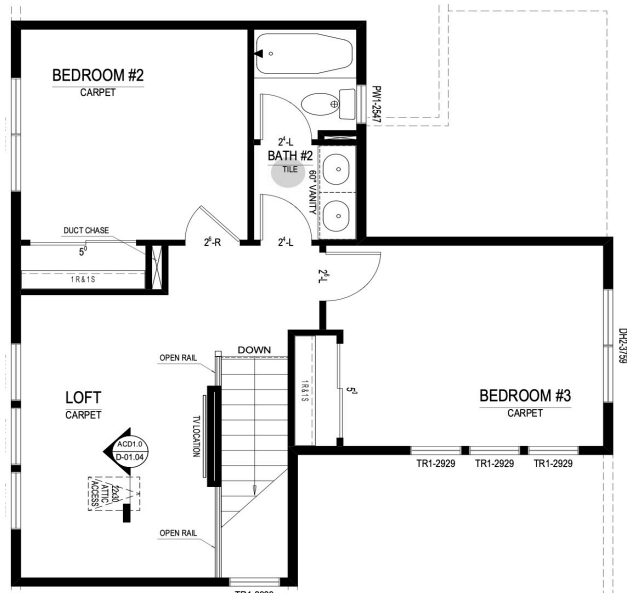

MIDLAND

June
Completion
\$538,900

17347 Newton Main St
Homesite 37

THE MADISON

1,758

SQUARE FEET

3

BEDROOMS

2.5

BATHS

2

CAR GARAGE

2

STORIES

Master on Main Level - Covered Lanai - Fireplace Detail

- Friend's Entry Wall Detail
- Upstairs Loft Space
- Custom Kitchen Cabinetry
- Quartz Countertops Throughout

Contact Sales Consultant for Details

Estridge

@MidlandInWestfield

17347 Newton Main St
The Madison
Scandinavian Modern

Main Level

Upper Level

@MidlandInWestfield

The artistic renderings of the floorplan and front elevation may not reflect the exact features of the home being offered and are subject to change without notice.
©2023 Estridge Homes