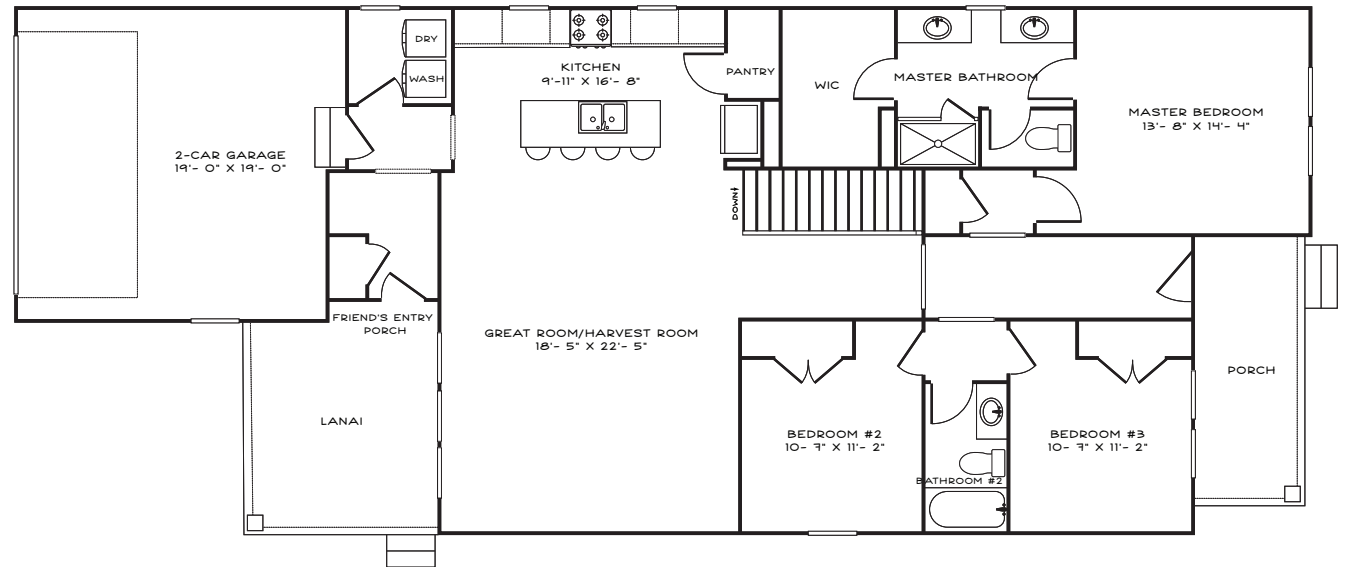

MIDLAND

The Vandalia Conrail Collection

Home Details

Plan: 1502

Sq Ft: 1862

Bedrooms: 3

Baths: 2

Garage: 2 Car

Main Level

Estridge

Visit us at [EstridgeHomes.com](https://www.EstridgeHomes.com)

The artistic renderings of the floorplan and front elevation may not reflect the exact features of the home being offered and are subject to change without notice.