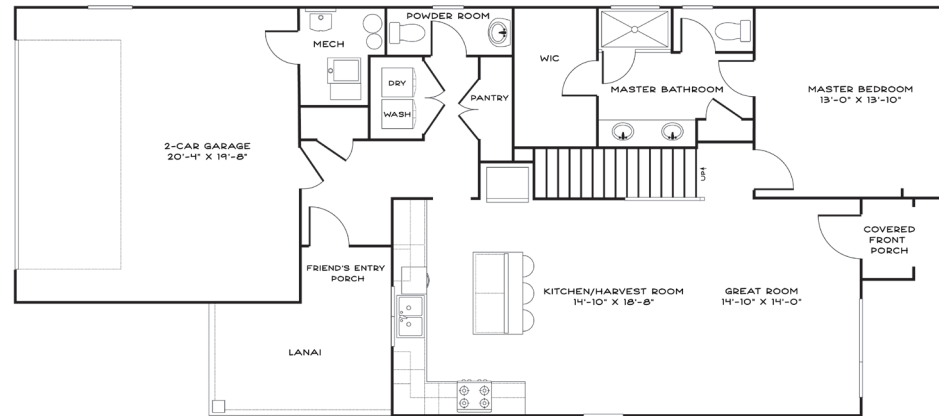

## The Madison Crawford Collection

Main Level

### Home Details

**Plan:** 1415

**Sq Ft:** 1758

**Bedrooms:** 3

**Baths:** 2.5

**Garage:** 2 Car

Upper Level

*Estridge*

Visit us at [EstridgeHomes.com](https://www.EstridgeHomes.com)

The artistic renderings of the floorplan and front elevation may not reflect the exact features of the home being offered and are subject to change without notice.