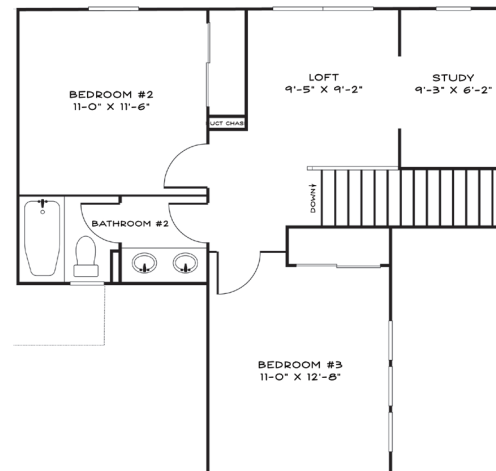

## The Madison Crawford Collection

Main Level

### Home Details

**Plan:** 1415

**Sq Ft:** 1758

**Bedrooms:** 3

**Baths:** 2.5

**Garage:** 2 Car

Upper Level

*Estridge*