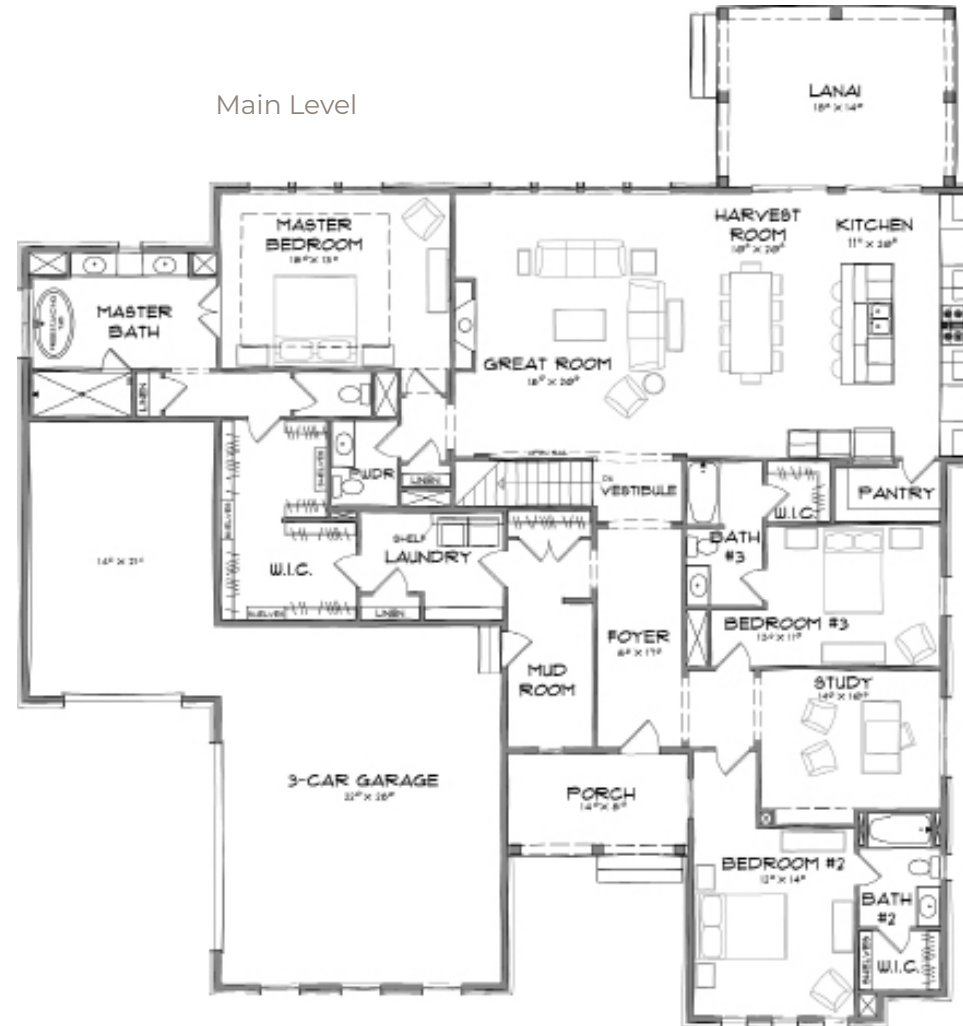

## Home Details

**Plan:** 7505A

**Sq Ft:** 3,009

**Bedrooms:** 3-5

**Baths:** 3.5

**Garage:** 3

**Lower Level:** 9' Unfinished

*Estridge*

Visit [EstridgeHomes.com](https://www.EstridgeHomes.com)

The artistic renderings of the floorplan and front elevation may not reflect the exact features of the home being offered and are subject to change without notice.