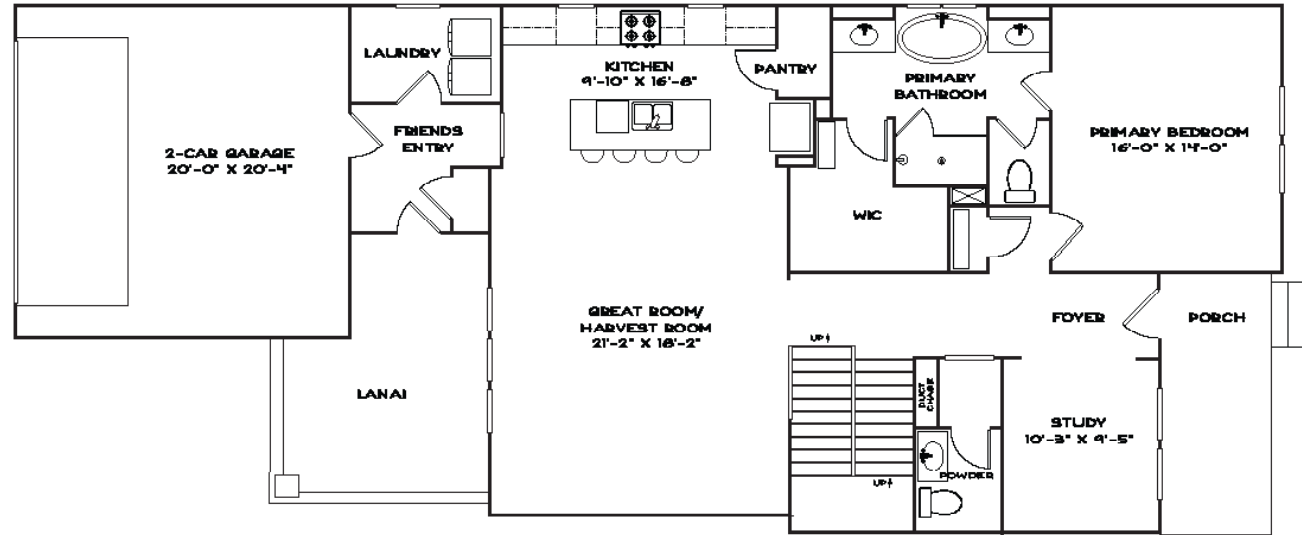

©2023 Estridge Homes.

MIDLAND

The Joliet Conrail Collection

Home Details

Plan: 1505

Sq Ft: 2177

Bedrooms: 3

Baths: 2.5

Garage: 2 Car

Main Level

Upper Level

Estridge

Visit us at [EstridgeHomes.com](https://www.EstridgeHomes.com)

The artistic renderings of the floorplan and front elevation may not reflect the exact features of the home being offered and are subject to change without notice.