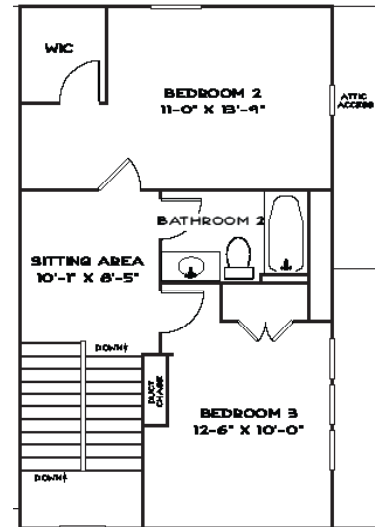

©2023 Estridge Homes.

MIDLAND

The Joliet Conrail Collection

Home Details

Plan: 1505

Sq Ft: 2177

Bedrooms: 3

Baths: 2.5

Garage: 2 Car

Main Level

Upper Level

Estridge

Visit us at [EstridgeHomes.com](https://www.EstridgeHomes.com)

The artistic renderings of the floorplan and front elevation may not reflect the exact features of the home being offered and are subject to change without notice.