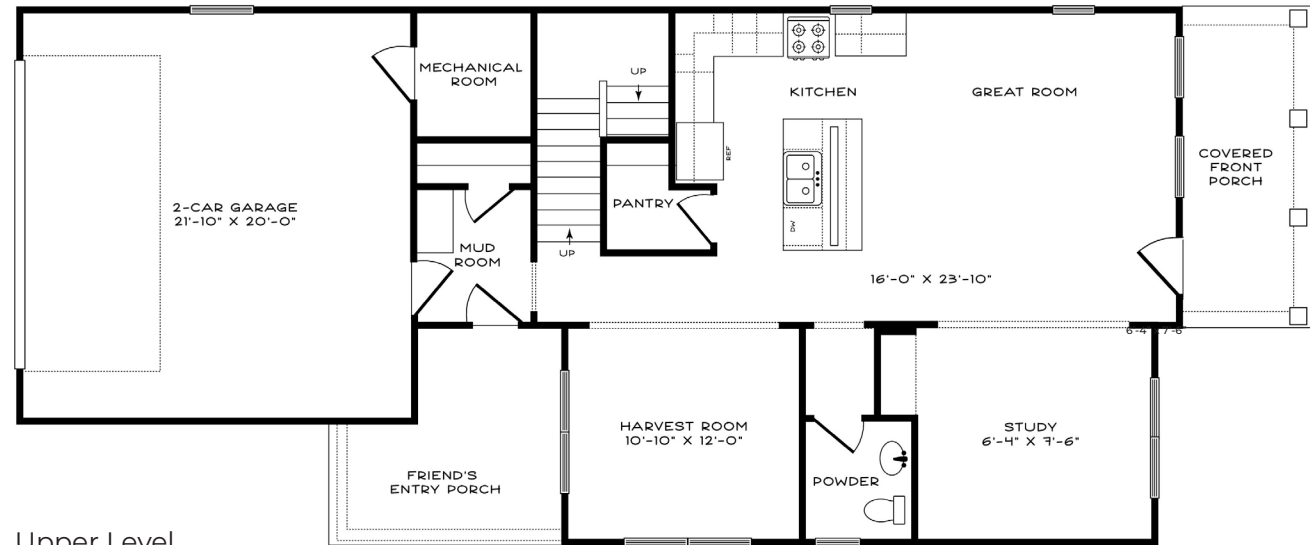

©2023 Estridge Homes.

MIDLAND

The Bedford Crawford Collection

Home Details

Plan: 1435

Sq Ft: 1956

Bedrooms: 3 - 4

Baths: 2.5 - 3.5

Garage: 2 Car

Main Level

Upper Level

Estridge

Visit us at [EstridgeHomes.com](https://www.EstridgeHomes.com)

The artistic renderings of the floorplan and front elevation may not reflect the exact features of the home being offered and are subject to change without notice.