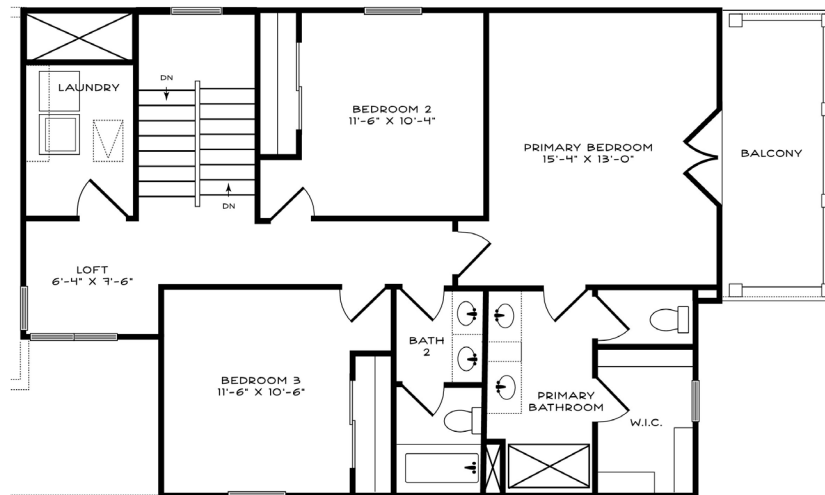

©2023 Estridge Homes.

MIDLAND

The Bedford Crawford Collection

Home Details

Plan: 1435

Sq Ft: 1956

Bedrooms: 3 - 4

Baths: 2.5 - 3.5

Garage: 2 Car

Main Level

Upper Level

Estridge

Visit us at [EstridgeHomes.com](https://www.EstridgeHomes.com)

The artistic renderings of the floorplan and front elevation may not reflect the exact features of the home being offered and are subject to change without notice.