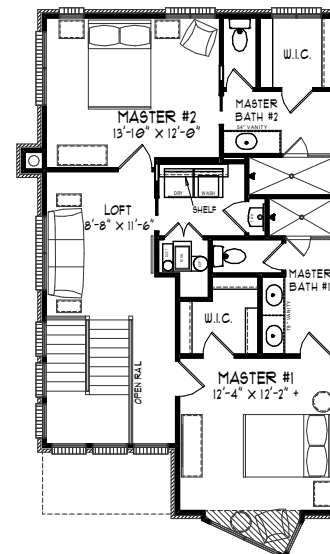

3	3.5	2,065
Bed	Baths	Sq Ft

Lower Level

Main Level

Upper Level

For information, call us at 317.669.6240 · Visit us online at [gateway.estridge.com](http://gateway.estridge.com)