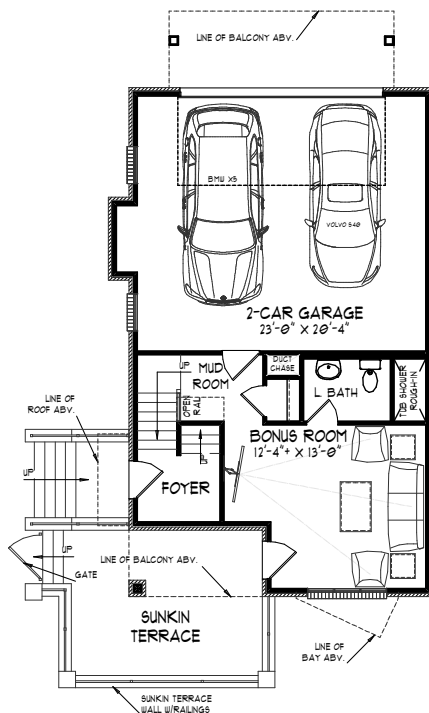

# Luxury Townhomes

Downtown Indianapolis | From the \$600's

**16**  
GATEWAY

705 E 16th Street

**10B**

\$599,000

- Maintenance-Free Living
- Pella® Black Exterior & Interior Windows
- Rooftop Terrace Balcony for Outdoor Living
- Custom Kitchen & Bathroom Cabinetry
- Fisher Paykel™ Appliances & Bosch™ Dishwasher

3	3.5	2,065
Bed	Baths	Sq Ft

Lower Level

Main Level

Upper Level

For information, call us at 317.669.6240 · Visit us online at [gateway.estridge.com](http://gateway.estridge.com)