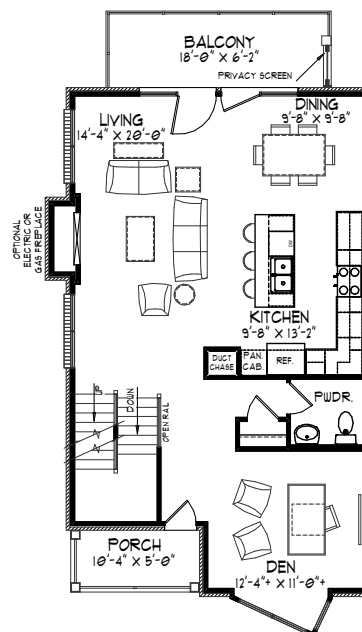

# Luxury Townhomes

Downtown Indianapolis | From the \$600's

**16**  
GATEWAY

705 E 16th Street

**10B**

\$599,000

- Maintenance-Free Living
- Pella® Black Exterior & Interior Windows
- Rooftop Terrace Balcony for Outdoor Living
- Custom Kitchen & Bathroom Cabinetry
- Fisher Paykel™ Appliances & Bosch™ Dishwasher

3	3.5	2,065
Bed	Baths	Sq Ft

Lower Level

Main Level

Upper Level

For information, call us at 317.669.6240 · Visit us online at [gateway.estridge.com](http://gateway.estridge.com)