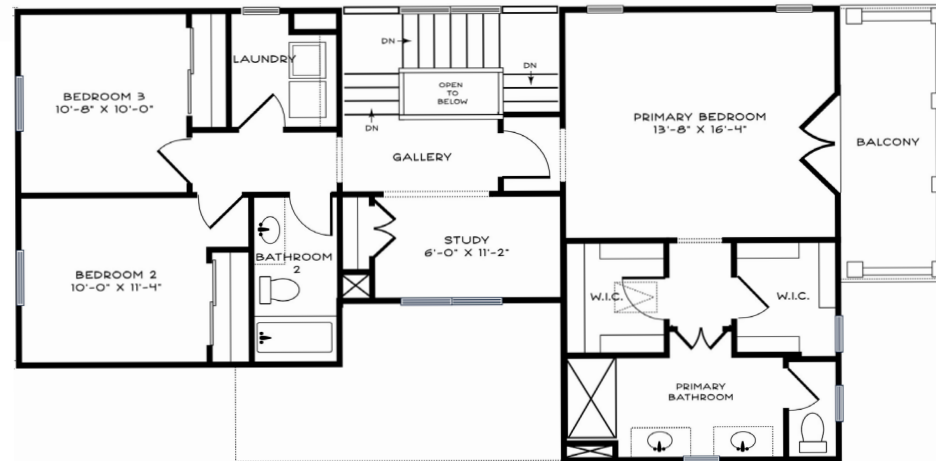

©2023 Estridge Homes.

MIDLAND

The Whiting Crawford Collection

Home Details

Plan: 1420

Sq Ft: 1892

Bedrooms: 3

Baths: 2.5

Garage: 2 Car

Main Level

Upper Level

Estridge

Visit us at [EstridgeHomes.com](https://www.EstridgeHomes.com)

The artistic renderings of the floorplan and front elevation may not reflect the exact features of the home being offered and are subject to change without notice.