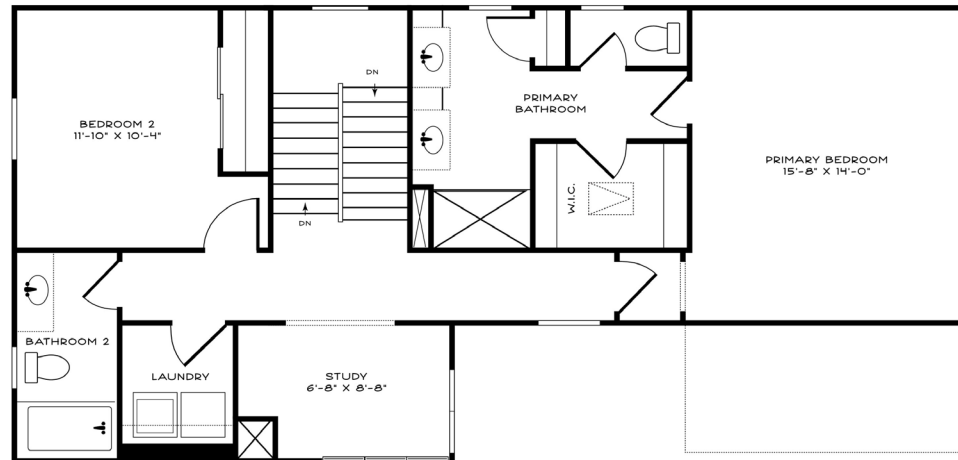

©2023 Estridge Homes.

MIDLAND

The Union Crawford Collection

Main Level

Home Details

Plan: 1405

Sq Ft: 1667

Bedrooms: 2

Baths: 2.5

Garage: 2 Car

Upper Level

Estridge

Visit us at [EstridgeHomes.com](https://www.EstridgeHomes.com)

The artistic renderings of the floorplan and front elevation may not reflect the exact features of the home being offered and are subject to change without notice.