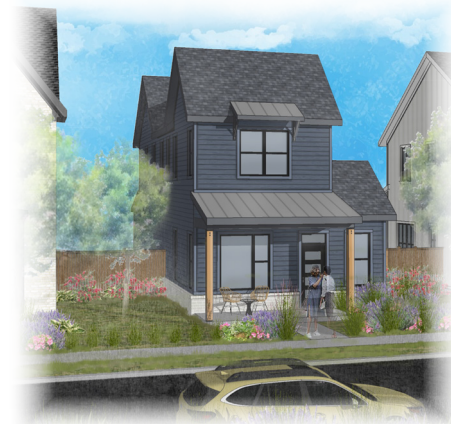

MIDLAND

The Union

Traditional Farmhouse

Modern
Farmhouse

Modern
Tudor

Estridge

Visit us at [EstridgeHomes.com](https://www.EstridgeHomes.com)

The artistic renderings of the floorplan and front elevation may not reflect the exact features of the home being offered and are subject to change without notice.

©2023 Estridge Homes.

MIDLAND

The Union Crawford Collection

Main Level

Home Details

Plan: 1405

Sq Ft: 1667

Bedrooms: 2

Baths: 2.5

Garage: 2 Car

Upper Level

Estridge

Visit us at [EstridgeHomes.com](https://www.EstridgeHomes.com)

The artistic renderings of the floorplan and front elevation may not reflect the exact features of the home being offered and are subject to change without notice.