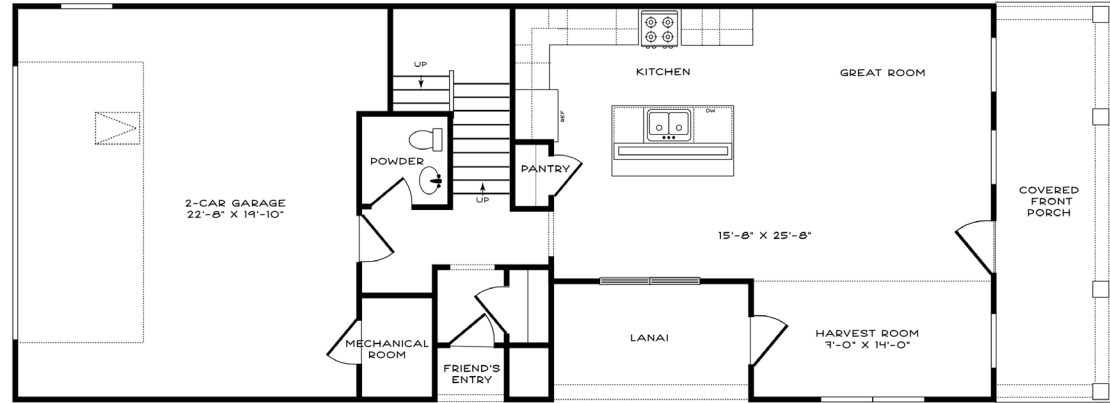

©2023 Estridge Homes.

MIDLAND

The Union Crawford Collection

Main Level

Home Details

Plan: 1405

Sq Ft: 1667

Bedrooms: 2

Baths: 2.5

Garage: 2 Car

Upper Level

Estridge

Visit us at [EstridgeHomes.com](https://www.EstridgeHomes.com)

The artistic renderings of the floorplan and front elevation may not reflect the exact features of the home being offered and are subject to change without notice.