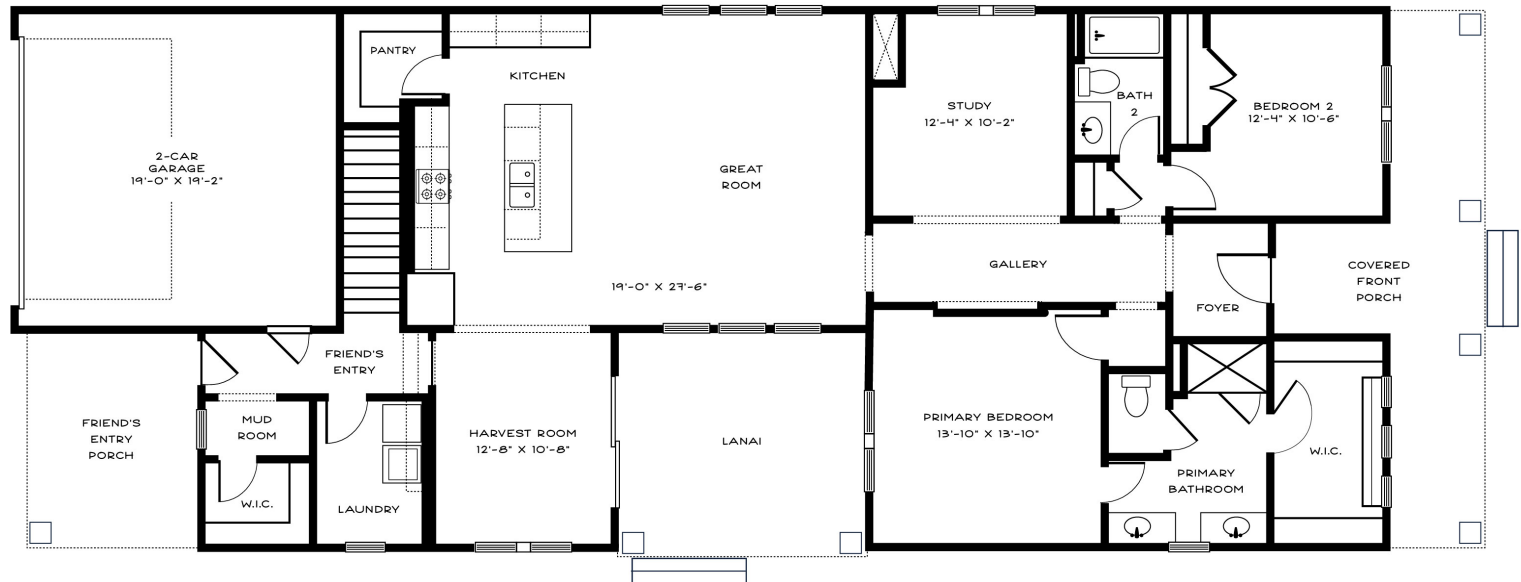

©2023 Estridge Homes.

MIDLAND

The Central
Conrail Collection

Home Details

Plan: 1500

Sq Ft: 2004

Bedrooms: 2 - 4

Baths: 2 - 3

Garage: 2 Car

Lower Level: 9' Unfinished

Main Level

Estridge

Visit us at [EstridgeHomes.com](https://www.EstridgeHomes.com)

The artistic renderings of the floorplan and front elevation may not reflect the exact features of the home being offered and are subject to change without notice.