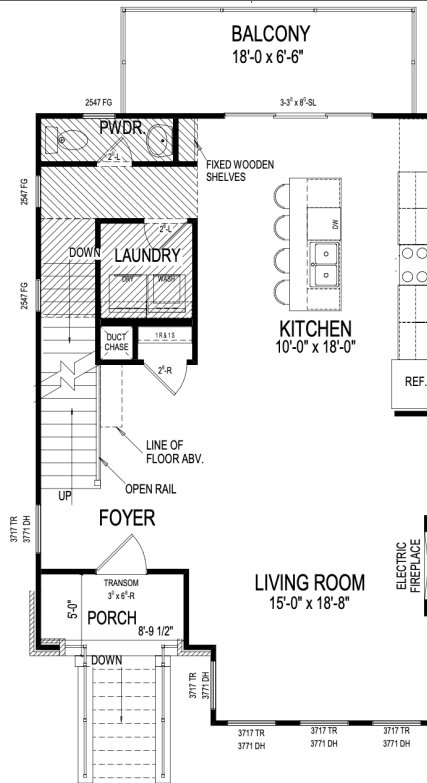

Luxury Townhomes

Monon Way Drive | Carmel, IN

**ONE
46**
MONON

432

Monon Way Drive

Pella® Black Exterior & Interior Windows
 Sub-Zero and Wolf Appliances
 Waterfall Quartz Kitchen Countertops
 Custom Kitchen & Bathroom Cabinetry

3 Bed	3 Full Bath	2,010 Sq Ft
	1 Half Bath	

Lower Level

Main Level

Upper Level