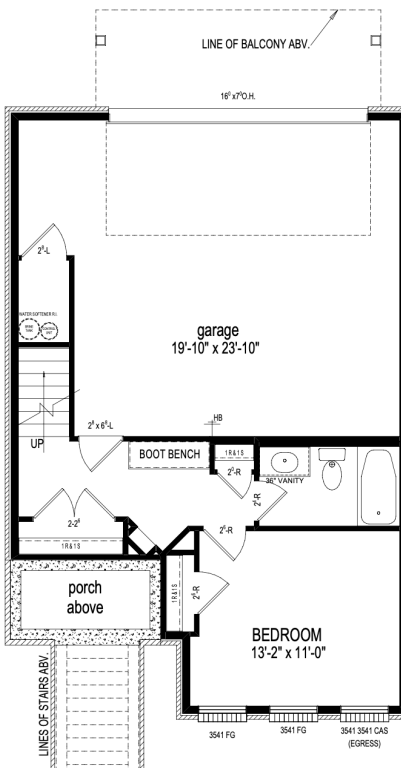

Luxury Townhomes

Monon Way Drive | Carmel, IN

**ONE
46**
MONON

432

Monon Way Drive

Pella® Black Exterior & Interior Windows
 Sub-Zero and Wolf Appliances
 Waterfall Quartz Kitchen Countertops
 Custom Kitchen & Bathroom Cabinetry

3 Bed	3 Full Bath	2,010 Sq Ft
	1 Half Bath	

Lower Level

Main Level

Upper Level