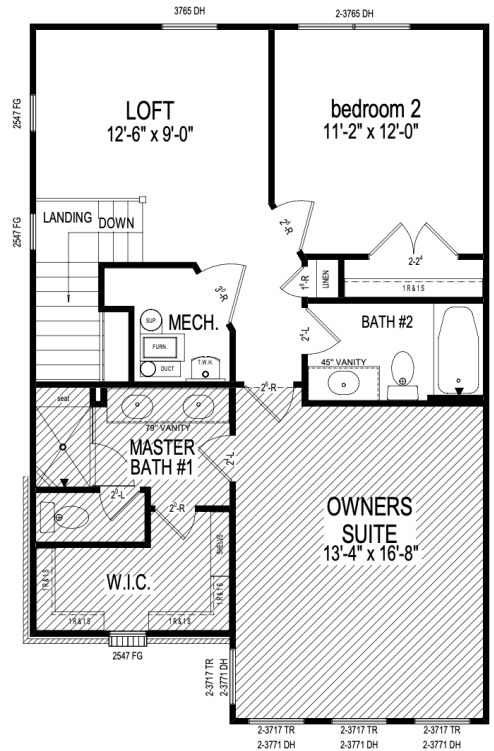

Luxury Townhomes

Monon Way Drive | Carmel, IN

**ONE
46**
MONON

432

Monon Way Drive

Pella® Black Exterior & Interior Windows
 Sub-Zero and Wolf Appliances
 Waterfall Quartz Kitchen Countertops
 Custom Kitchen & Bathroom Cabinetry

3 Bed	3 Full Bath	2,010 Sq Ft
	1 Half Bath	

Lower Level

Main Level

Upper Level