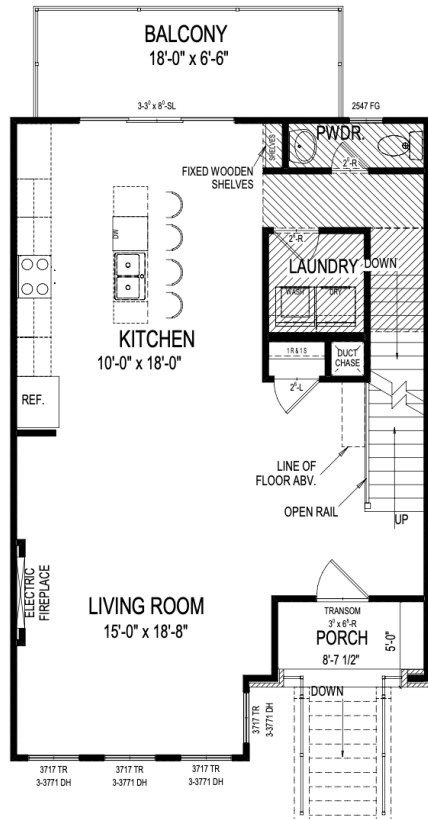

# Luxury Townhomes

Monon Way Drive | Carmel, IN

**ONE  
46  
MONON**

# 424

## Monon Way Drive

Pella® Black Exterior & Interior Windows  
 Sub-Zero and Wolf Appliances  
 Waterfall Quartz Kitchen Countertops  
 Custom Kitchen & Bathroom Cabinetry

3 Bed	2 Full Bath	2,010 Sq Ft
	2 Half Bath	