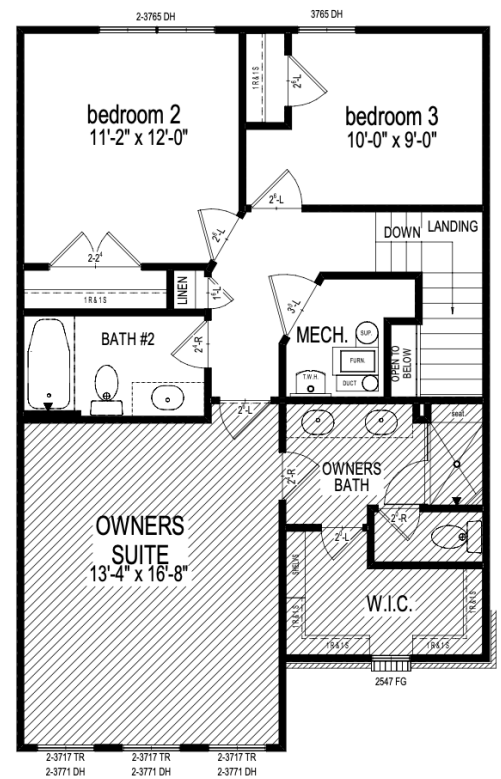

# Luxury Townhomes

Monon Way Drive | Carmel, IN

**ONE  
46  
MONON**

# 424

## Monon Way Drive

Pella® Black Exterior & Interior Windows  
 Sub-Zero and Wolf Appliances  
 Waterfall Quartz Kitchen Countertops  
 Custom Kitchen & Bathroom Cabinetry

3 Bed	2 Full Bath	2,010 Sq Ft
	2 Half Bath	

Lower Level

Main Level

Upper Level