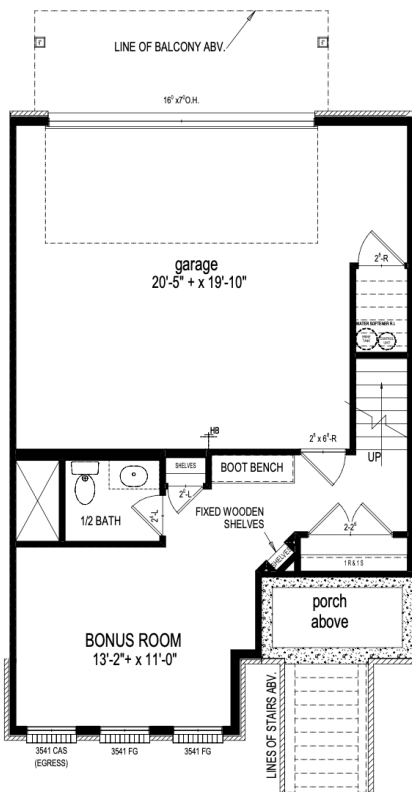

# 424

## Monon Way Drive

Pella® Black Exterior & Interior Windows  
 Sub-Zero and Wolf Appliances  
 Waterfall Quartz Kitchen Countertops  
 Custom Kitchen & Bathroom Cabinetry

3 Bed	2 Full Bath	2,010 Sq Ft
	2 Half Bath	