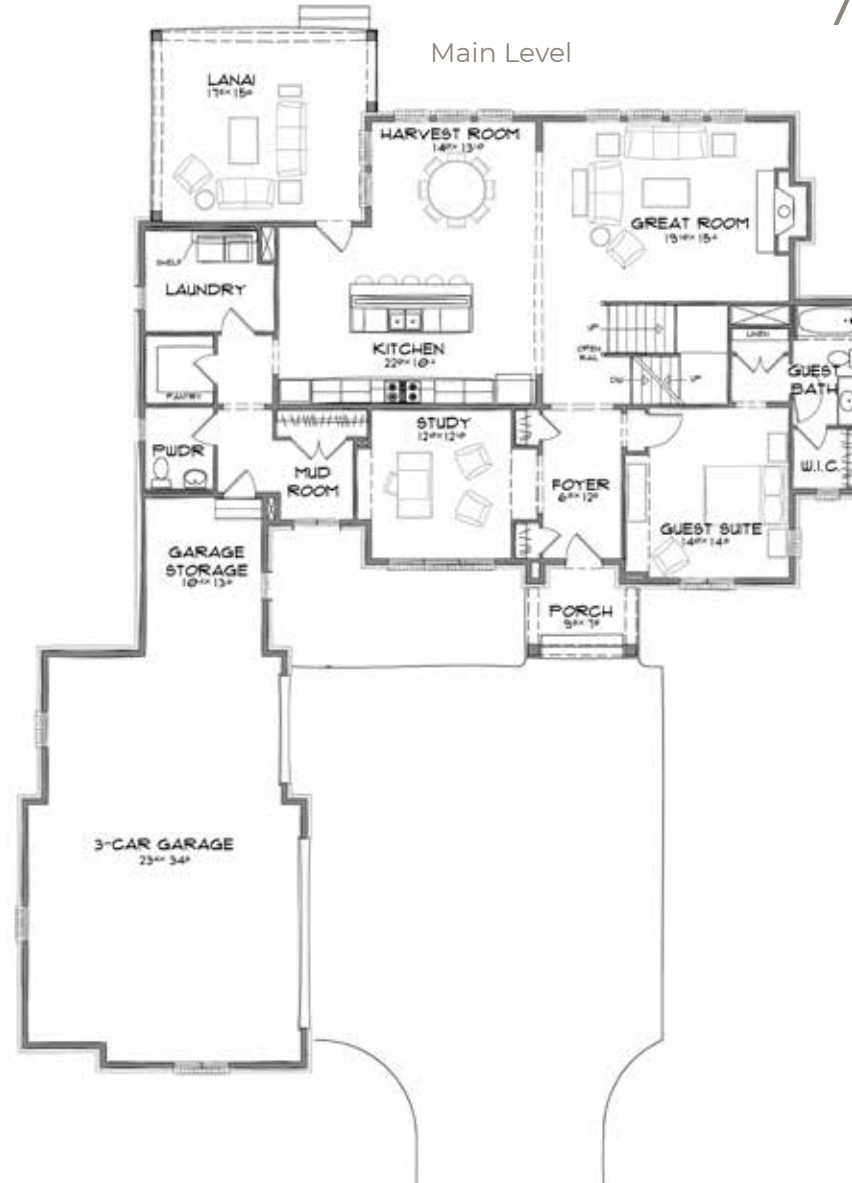

SERENADE

Meridian Collection

702

Estridge

Visit online at liveinserenade.com

The artistic renderings of the floorplan and front elevation may not reflect the exact features of the home being offered and are subject to change without notice.

©2019 Estridge Homes.

SERENADE

Home Details

Plan: 7520B

Sq Ft: 3,479

Bedrooms: 4 - 5

Baths: 3.5 - 5.5

Garage: 3

Lower Level: 9' Unfinished

702

Meridian Collection

Upper Level

Estridge

Rev. 09/27/19

Visit online at liveinserenade.com

The artistic renderings of the floorplan and front elevation may not reflect the exact features of the home being offered and are subject to change without notice.