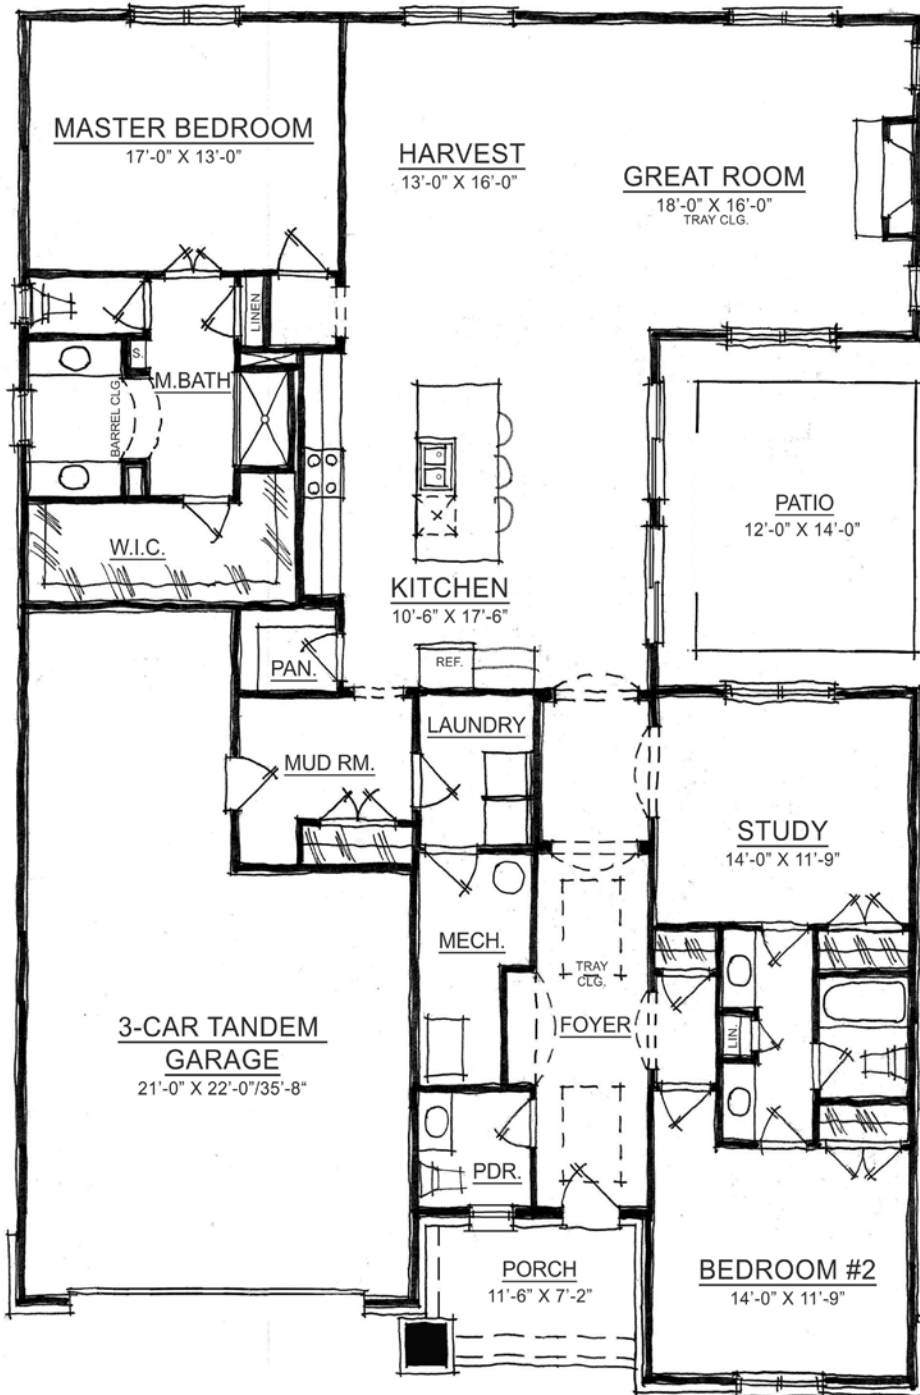

# Harmony

Main Level

## Home Details

**Plan:** 3021E

**Sq Ft:** 2,412

**Bedrooms:** 2, 3 or 4

**Baths:** 2 or 3 full, and 1 half

**Garage:** 3

**Lower Level:** optional

Visit online at [Estridge.com](http://Estridge.com)