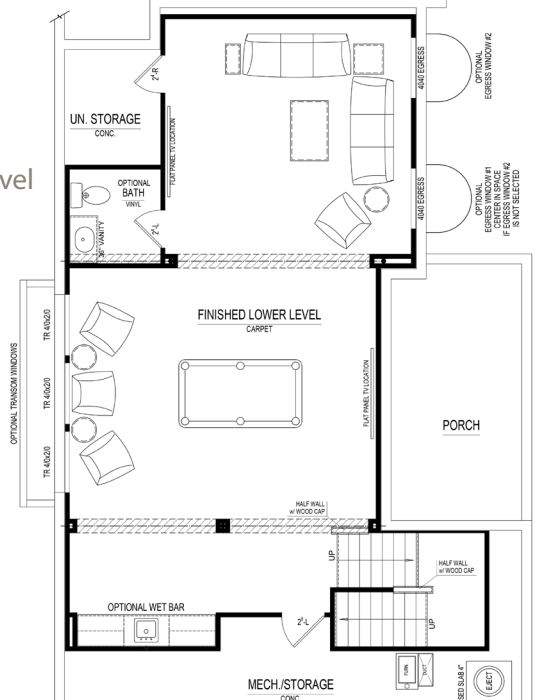

Upper Level

Home Details

Plan: 1085B

Sq Ft: 2,514

Bedrooms: 4-5

Baths: 3 full, 1 half

Garage: 2

Lower Level: Optional

1280 TOTAL UNFINISHED SQ. FT.
952 SQ. FT. FINISHED OPTION

Lower Level

Visit online at Estridge.com

*Square footage does not include lower level. The artistic renderings of the floorplan and front elevation may not reflect the exact features of the home being offered and are subject to change without notice.