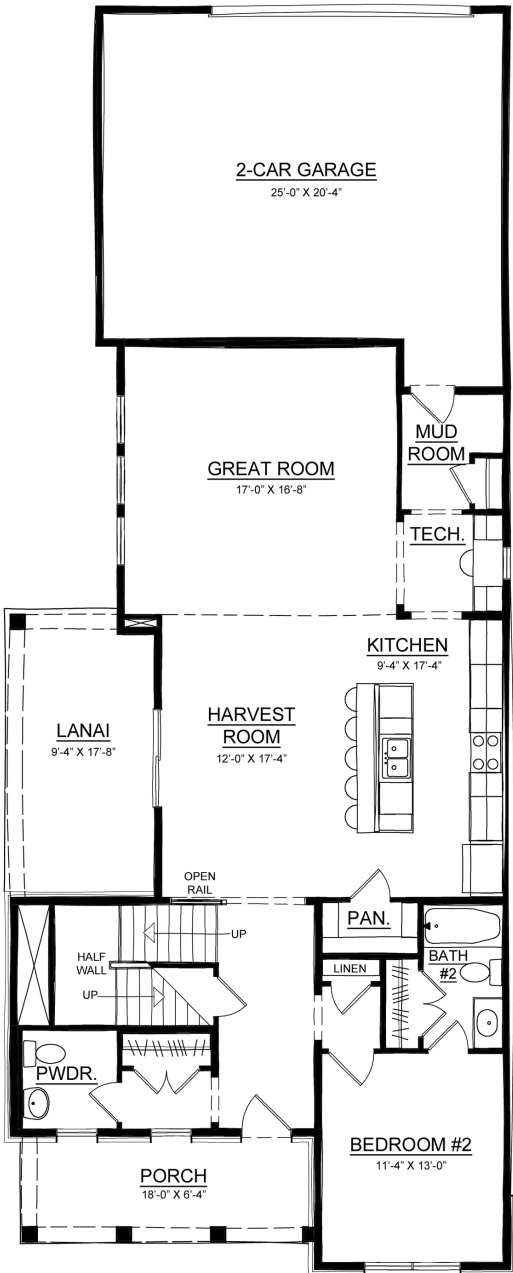

The Denton

COTTAGE COLLECTION

Harmony

A neighborhood for a new way of living

The Denton

COTTAGE COLLECTION

Harmony

Main Level

Upper Level

Home Details

Plan: 1085B

Sq Ft: 2,514

Bedrooms: 4-5

Baths: 3 full, 1 half

Garage: 2

Lower Level: Optional

1280 TOTAL UNFINISHED SQ. FT.
952 SQ. FT. FINISHED OPTION

Lower Level

Visit online at Estridge.com

*Square footage does not include lower level. The artistic renderings of the floorplan and front elevation may not reflect the exact features of the home being offered and are subject to change without notice.