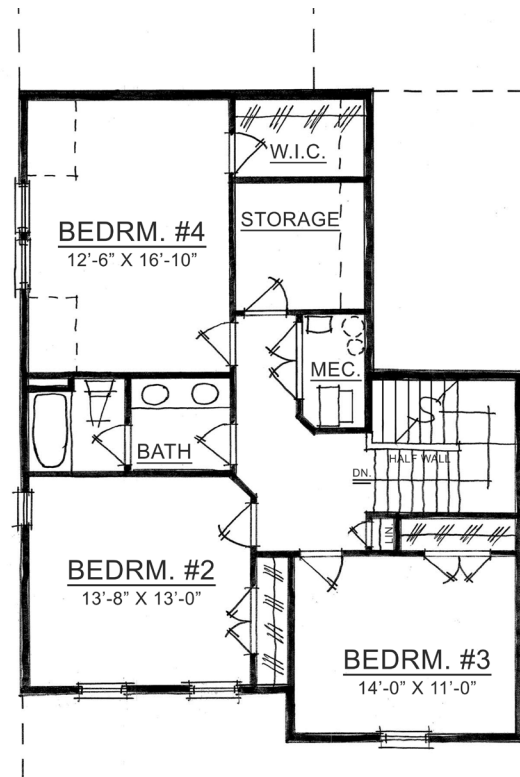

Home Details

Plan: 1061B

Sq Ft: 2,517

Bedrooms: 4

Baths: 2 full and 1 half

Garage: 2

Lower Level: optional

Upper Level

Visit online at Estridge.com

*Square footage does not include lower level. The artistic renderings of the floorplan and front elevation may not reflect the exact features of the home being offered and are subject to change without notice.