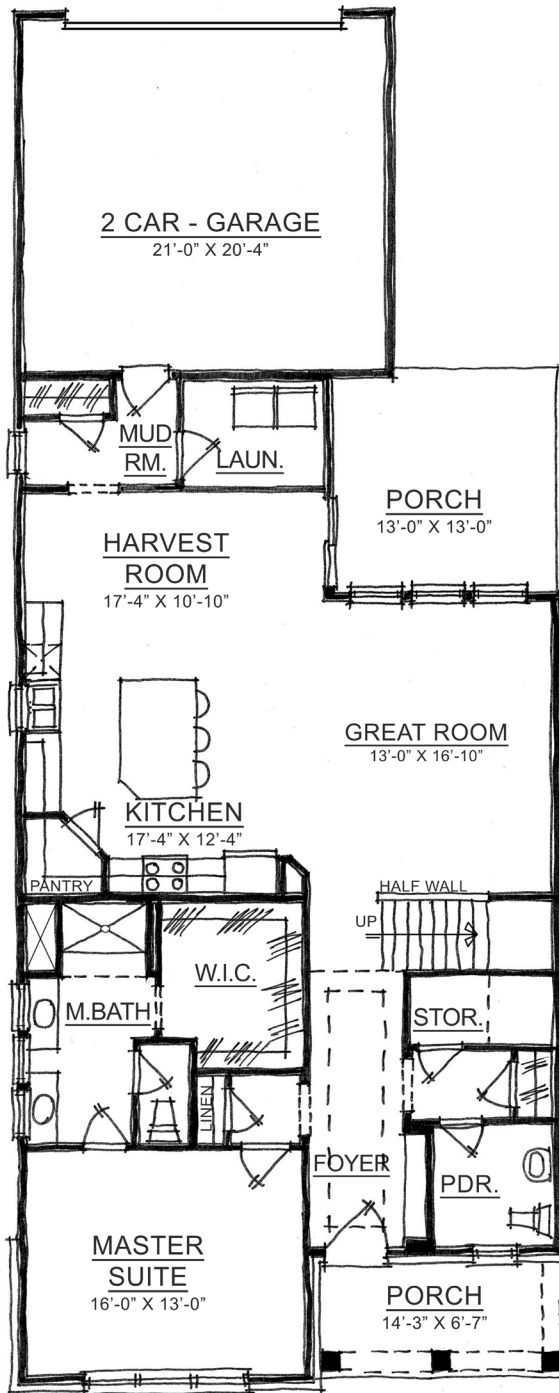

The Hillcrest

COTTAGE COLLECTION

Harmony

A neighborhood for a new way of living

The Hillcrest

COTTAGE COLLECTION

Harmony

Main Level

Home Details

Plan: 1061B

Sq Ft: 2,517

Bedrooms: 4

Baths: 2 full and 1 half

Garage: 2

Lower Level: optional

Upper Level

Visit online at Estridge.com

*Square footage does not include lower level. The artistic renderings of the floorplan and front elevation may not reflect the exact features of the home being offered and are subject to change without notice.