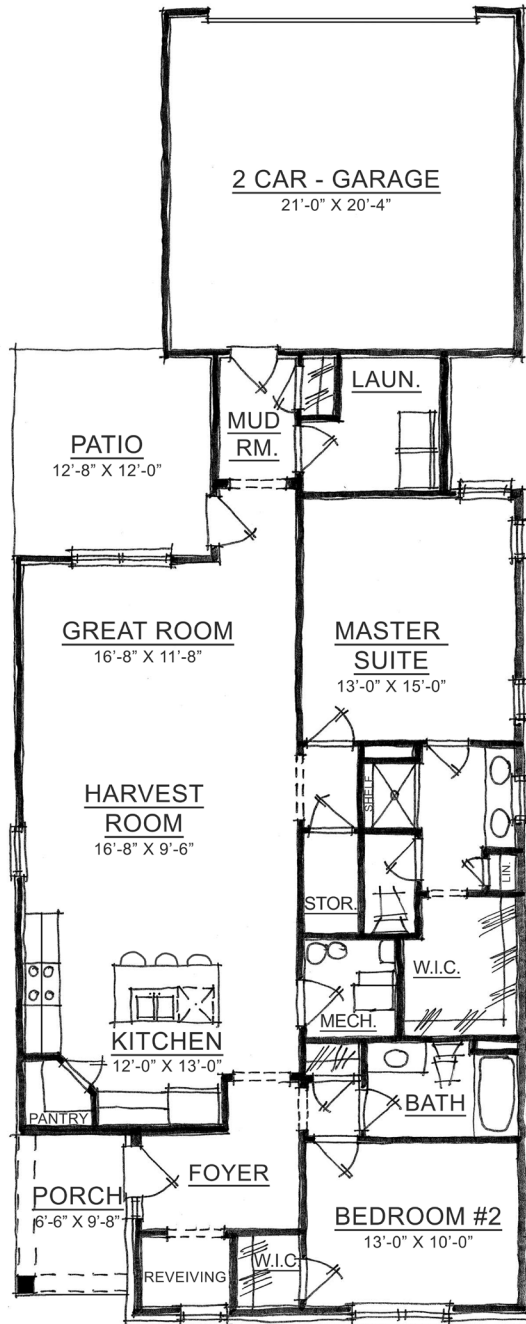

The Barnwell

COTTAGE COLLECTION

Harmony

A neighborhood for a new way of living

The Barnwell

COTTAGE COLLECTION

Main Level

Home Details

Plan: 1006D
Sq Ft: 1555
Bedrooms: 2
Baths: 2 full
Garage: 2
Lower Level: n/a

Visit online at Estridge.com

*Square footage does not include lower level. The artistic renderings of the floorplan and front elevation may not reflect the exact features of the home being offered and are subject to change without notice.